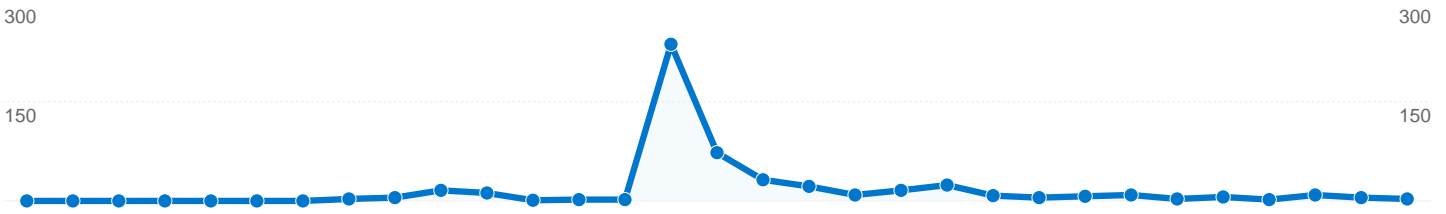

Site Usage

566 Visits

20.67% Bounce Rate

4,676 Pageviews

00:05:30 Avg. Time on Site

8.26 Pages/Visit

84.28% % New Visits

Visitors Overview

Map Overlay world

Traffic Sources Overview

Content Overview

Pages	Pageviews	% Pageviews
/locate.php	641	13.71%
/	558	11.93%
/login.php	239	5.11%
/index.php	192	4.11%
/statistics.php	161	3.44%

477 people visited this site

-  **566** Visits
-  **477** Absolute Unique Visitors
-  **4,676** Pageviews
-  **8.26** Average Pageviews
-  **00:05:30** Time on Site
-  **20.67%** Bounce Rate
-  **84.45%** New Visits

Technical Profile

Pages on this site were viewed a total of 4,676 times

 4,676 Pageviews

 3,274 Unique Views

 20.67% Bounce Rate

Top Content

Pages	Pageviews	% Pageviews
/locate.php	641	13.71%
/	558	11.93%
/login.php	239	5.11%
/index.php	192	4.11%
/statistics.php	161	3.44%