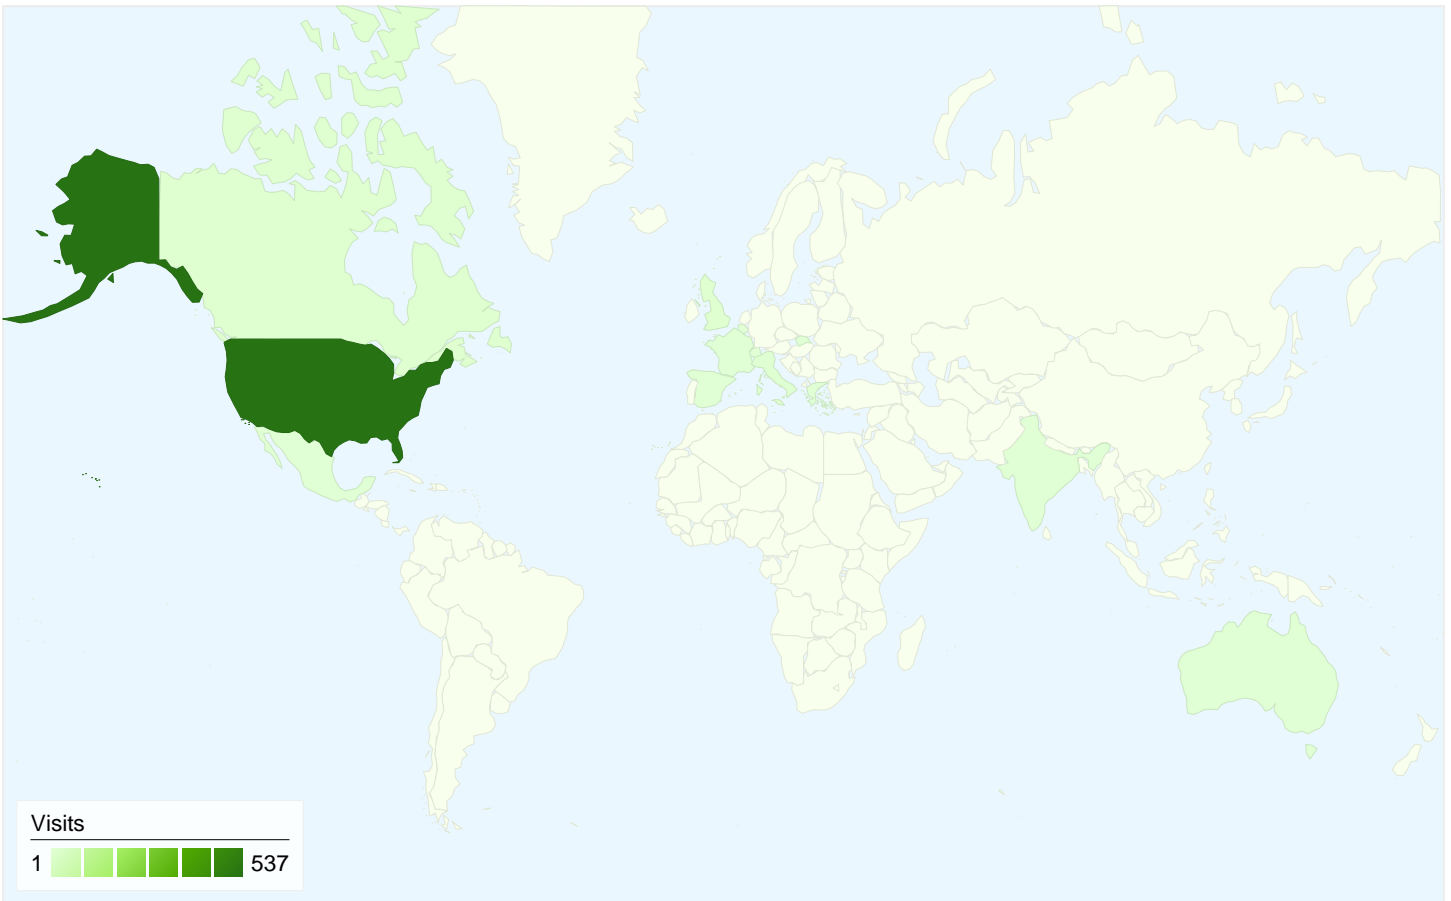

Traffic Sources Overview

Comparing to: Site

All traffic sources sent a total of 566 visits

-  **77.74%** Direct Traffic
-  **20.67%** Referring Sites
-  **1.59%** Search Engines

Top Traffic Sources

Sources	Visits	% visits
(direct) ((none))	440	77.74%
en.wikipedia.org (referral)	46	8.13%
mail.google.com (referral)	33	5.83%
forums.offtopic.com (referral)	32	5.65%
google (organic)	9	1.59%

Keywords	Visits	% visits
findthecameras	5	55.56%
findthecameras.com	2	22.22%
www.findthecameras.com	2	22.22%

566 visits came from 14 countries/territories

Site Usage

Country/Territory	Visits	Pages/Visit	Avg. Time on Site	% New Visits	Bounce Rate
United States	537	8.59	00:05:45	83.80%	19.37%
United Kingdom	6	2.33	00:00:46	83.33%	33.33%
Canada	6	1.83	00:01:02	100.00%	16.67%
Italy	5	1.00	00:00:00	100.00%	100.00%
Switzerland	2	3.50	00:01:28	100.00%	0.00%
Australia	2	2.00	00:00:10	100.00%	50.00%
India	1	8.00	00:08:28	100.00%	0.00%
France	1	1.00	00:00:00	100.00%	100.00%
Spain	1	1.00	00:00:00	100.00%	100.00%
Greece	1	3.00	00:01:20	100.00%	0.00%