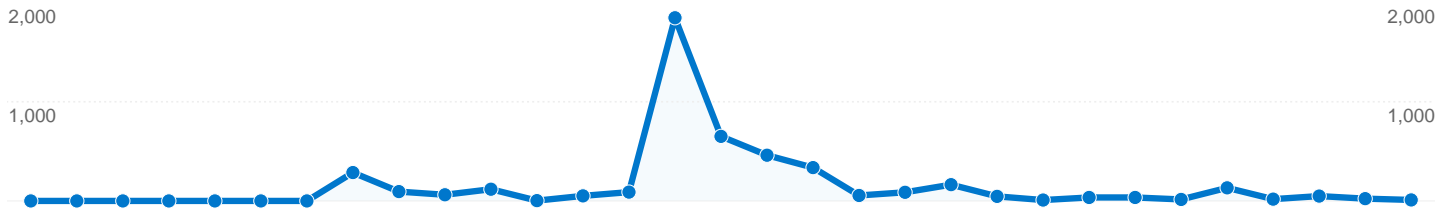

Site Usage

566 Visits

20.67% Bounce Rate

4,676 Pageviews

00:05:30 Avg. Time on Site

8.26 Pages/Visit

84.28% % New Visits

Visitors Overview

-  **566** Visits
-  **477** Absolute Unique Visitors
-  **4,676** Pageviews
-  **8.26** Average Pageviews
-  **00:05:30** Time on Site
-  **20.67%** Bounce Rate
-  **84.45%** New Visits

Technical Profile

Traffic Sources Overview

Comparing to: Site

All traffic sources sent a total of 566 visits

-  **77.74%** Direct Traffic
-  **20.67%** Referring Sites
-  **1.59%** Search Engines

Top Traffic Sources

Sources	Visits	% visits
(direct) ((none))	440	77.74%
en.wikipedia.org (referral)	46	8.13%
mail.google.com (referral)	33	5.83%
forums.offtopic.com (referral)	32	5.65%
google (organic)	9	1.59%

Keywords	Visits	% visits
findthecameras	5	55.56%
findthecameras.com	2	22.22%
www.findthecameras.com	2	22.22%

566 visits came from 14 countries/territories

Site Usage

Country/Territory	Visits	Pages/Visit	Avg. Time on Site	% New Visits	Bounce Rate
United States	537	8.59	00:05:45	83.80%	19.37%
United Kingdom	6	2.33	00:00:46	83.33%	33.33%
Canada	6	1.83	00:01:02	100.00%	16.67%
Italy	5	1.00	00:00:00	100.00%	100.00%
Switzerland	2	3.50	00:01:28	100.00%	0.00%
Australia	2	2.00	00:00:10	100.00%	50.00%
India	1	8.00	00:08:28	100.00%	0.00%
France	1	1.00	00:00:00	100.00%	100.00%
Spain	1	1.00	00:00:00	100.00%	100.00%
Greece	1	3.00	00:01:20	100.00%	0.00%