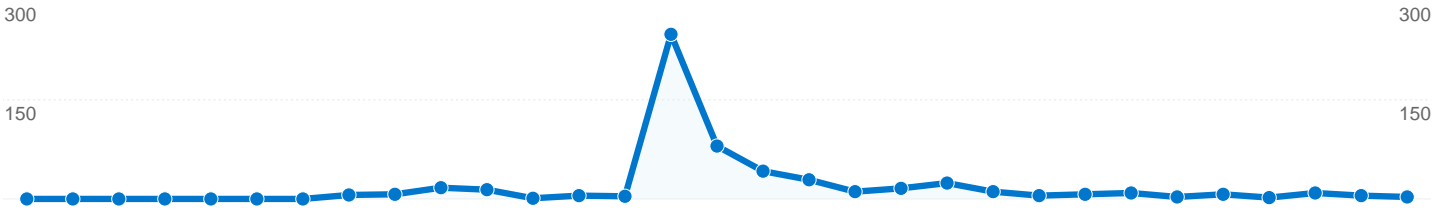

Traffic Sources Overview

Comparing to: Site

All traffic sources sent a total of 566 visits

- **77.74%** Direct Traffic
- **20.67%** Referring Sites
- **1.59%** Search Engines