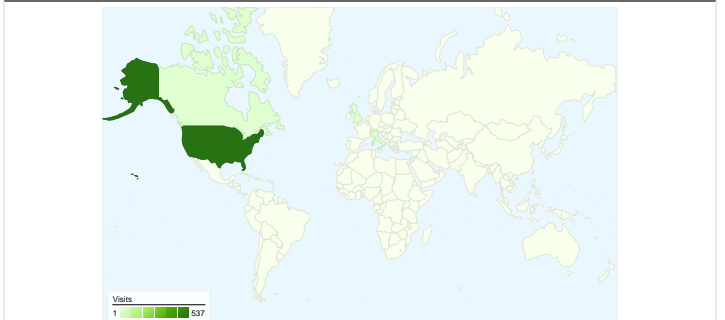

Site Usage

566 Visits

20.67% Bounce Rate

4,676 Pageviews

00:05:30 Avg. Time on Site

8.26 Pages/Visit

84.28% % New Visits

Visitors Overview

Map Overlay world

Traffic Sources Overview

Content Overview

Pages	Pageviews	% Pageviews
/locate.php	641	13.71%
/	558	11.93%
/login.php	239	5.11%
/index.php	192	4.11%
/statistics.php	161	3.44%

477 people visited this site

Traffic Sources Overview

Comparing to: Site

All traffic sources sent a total of 566 visits

-  **77.74%** Direct Traffic
-  **20.67%** Referring Sites
-  **1.59%** Search Engines

Top Traffic Sources

Sources	Visits	% visits
(direct) ((none))	440	77.74%
en.wikipedia.org (referral)	46	8.13%
mail.google.com (referral)	33	5.83%
forums.offtopic.com (referral)	32	5.65%
google (organic)	9	1.59%

Pages on this site were viewed a total of 4,676 times

 4,676 Pageviews

 3,274 Unique Views

 20.67% Bounce Rate

Top Content

Pages	Pageviews	% Pageviews
/locate.php	641	13.71%
/	558	11.93%
/login.php	239	5.11%
/index.php	192	4.11%
/statistics.php	161	3.44%