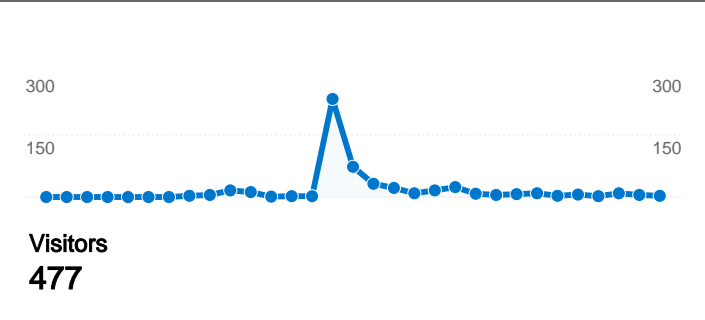

Site Usage

566 Visits

20.67% Bounce Rate

4,676 Pageviews

00:05:30 Avg. Time on Site

8.26 Pages/Visit

84.28% % New Visits

Visitors Overview

-  **566** Visits
-  **477** Absolute Unique Visitors
-  **4,676** Pageviews
-  **8.26** Average Pageviews
-  **00:05:30** Time on Site
-  **20.67%** Bounce Rate
-  **84.45%** New Visits

Technical Profile

Traffic Sources Overview

Comparing to: Site

All traffic sources sent a total of 566 visits

-  **77.74%** Direct Traffic
-  **20.67%** Referring Sites
-  **1.59%** Search Engines

Top Traffic Sources

Sources	Visits	% visits
(direct) ((none))	440	77.74%
en.wikipedia.org (referral)	46	8.13%
mail.google.com (referral)	33	5.83%
forums.offtopic.com (referral)	32	5.65%
google (organic)	9	1.59%

Pages on this site were viewed a total of 4,676 times

 4,676 Pageviews

 3,274 Unique Views

 20.67% Bounce Rate

Top Content

Pages	Pageviews	% Pageviews
/locate.php	641	13.71%
/	558	11.93%
/login.php	239	5.11%
/index.php	192	4.11%
/statistics.php	161	3.44%