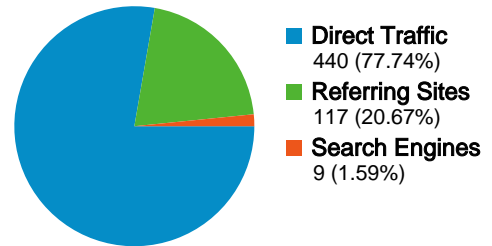

Browser	Visits	% visits	Connection Speed	Visits	% visits
Firefox	256	45.23%	Unknown	286	50.53%
Internet Explorer	176	31.10%	T1	121	21.38%
Safari	120	21.20%	Cable	116	20.49%
Mozilla Compatible Agent	5	0.88%	DSL	41	7.24%
Opera	5	0.88%	Dialup	2	0.35%

Traffic Sources Overview

Comparing to: Site

All traffic sources sent a total of 566 visits

-  **77.74%** Direct Traffic
-  **20.67%** Referring Sites
-  **1.59%** Search Engines

Top Traffic Sources

Sources	Visits	% visits
(direct) ((none))	440	77.74%
en.wikipedia.org (referral)	46	8.13%
mail.google.com (referral)	33	5.83%
forums.offtopic.com (referral)	32	5.65%
google (organic)	9	1.59%