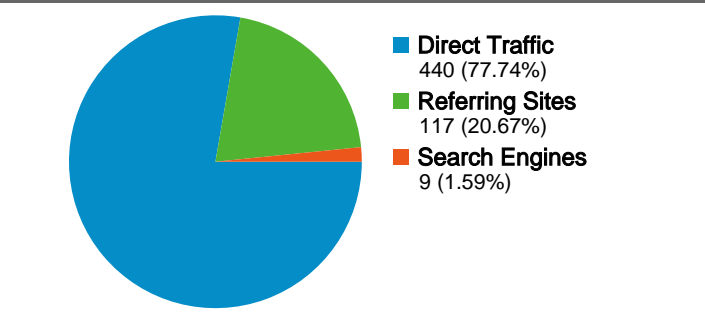

Site Usage

566 Visits

20.67% Bounce Rate

4,676 Pageviews

00:05:30 Avg. Time on Site

8.26 Pages/Visit

84.28% % New Visits

Visitors Overview

Map Overlay world

Traffic Sources Overview

Content Overview

Pages	Pageviews	% Pageviews
/locate.php	641	13.71%
/	558	11.93%
/login.php	239	5.11%
/index.php	192	4.11%
/statistics.php	161	3.44%

477 people visited this site

Traffic Sources Overview

Comparing to: Site

All traffic sources sent a total of 566 visits

-  **77.74%** Direct Traffic
-  **20.67%** Referring Sites
-  **1.59%** Search Engines

Top Traffic Sources

Sources	Visits	% visits
(direct) ((none))	440	77.74%
en.wikipedia.org (referral)	46	8.13%
mail.google.com (referral)	33	5.83%
forums.offtopic.com (referral)	32	5.65%
google (organic)	9	1.59%

Pages on this site were viewed a total of 4,676 times

 4,676 Pageviews

 3,274 Unique Views

 20.67% Bounce Rate

Top Content

Pages	Pageviews	% Pageviews
/locate.php	641	13.71%
/	558	11.93%
/login.php	239	5.11%
/index.php	192	4.11%
/statistics.php	161	3.44%